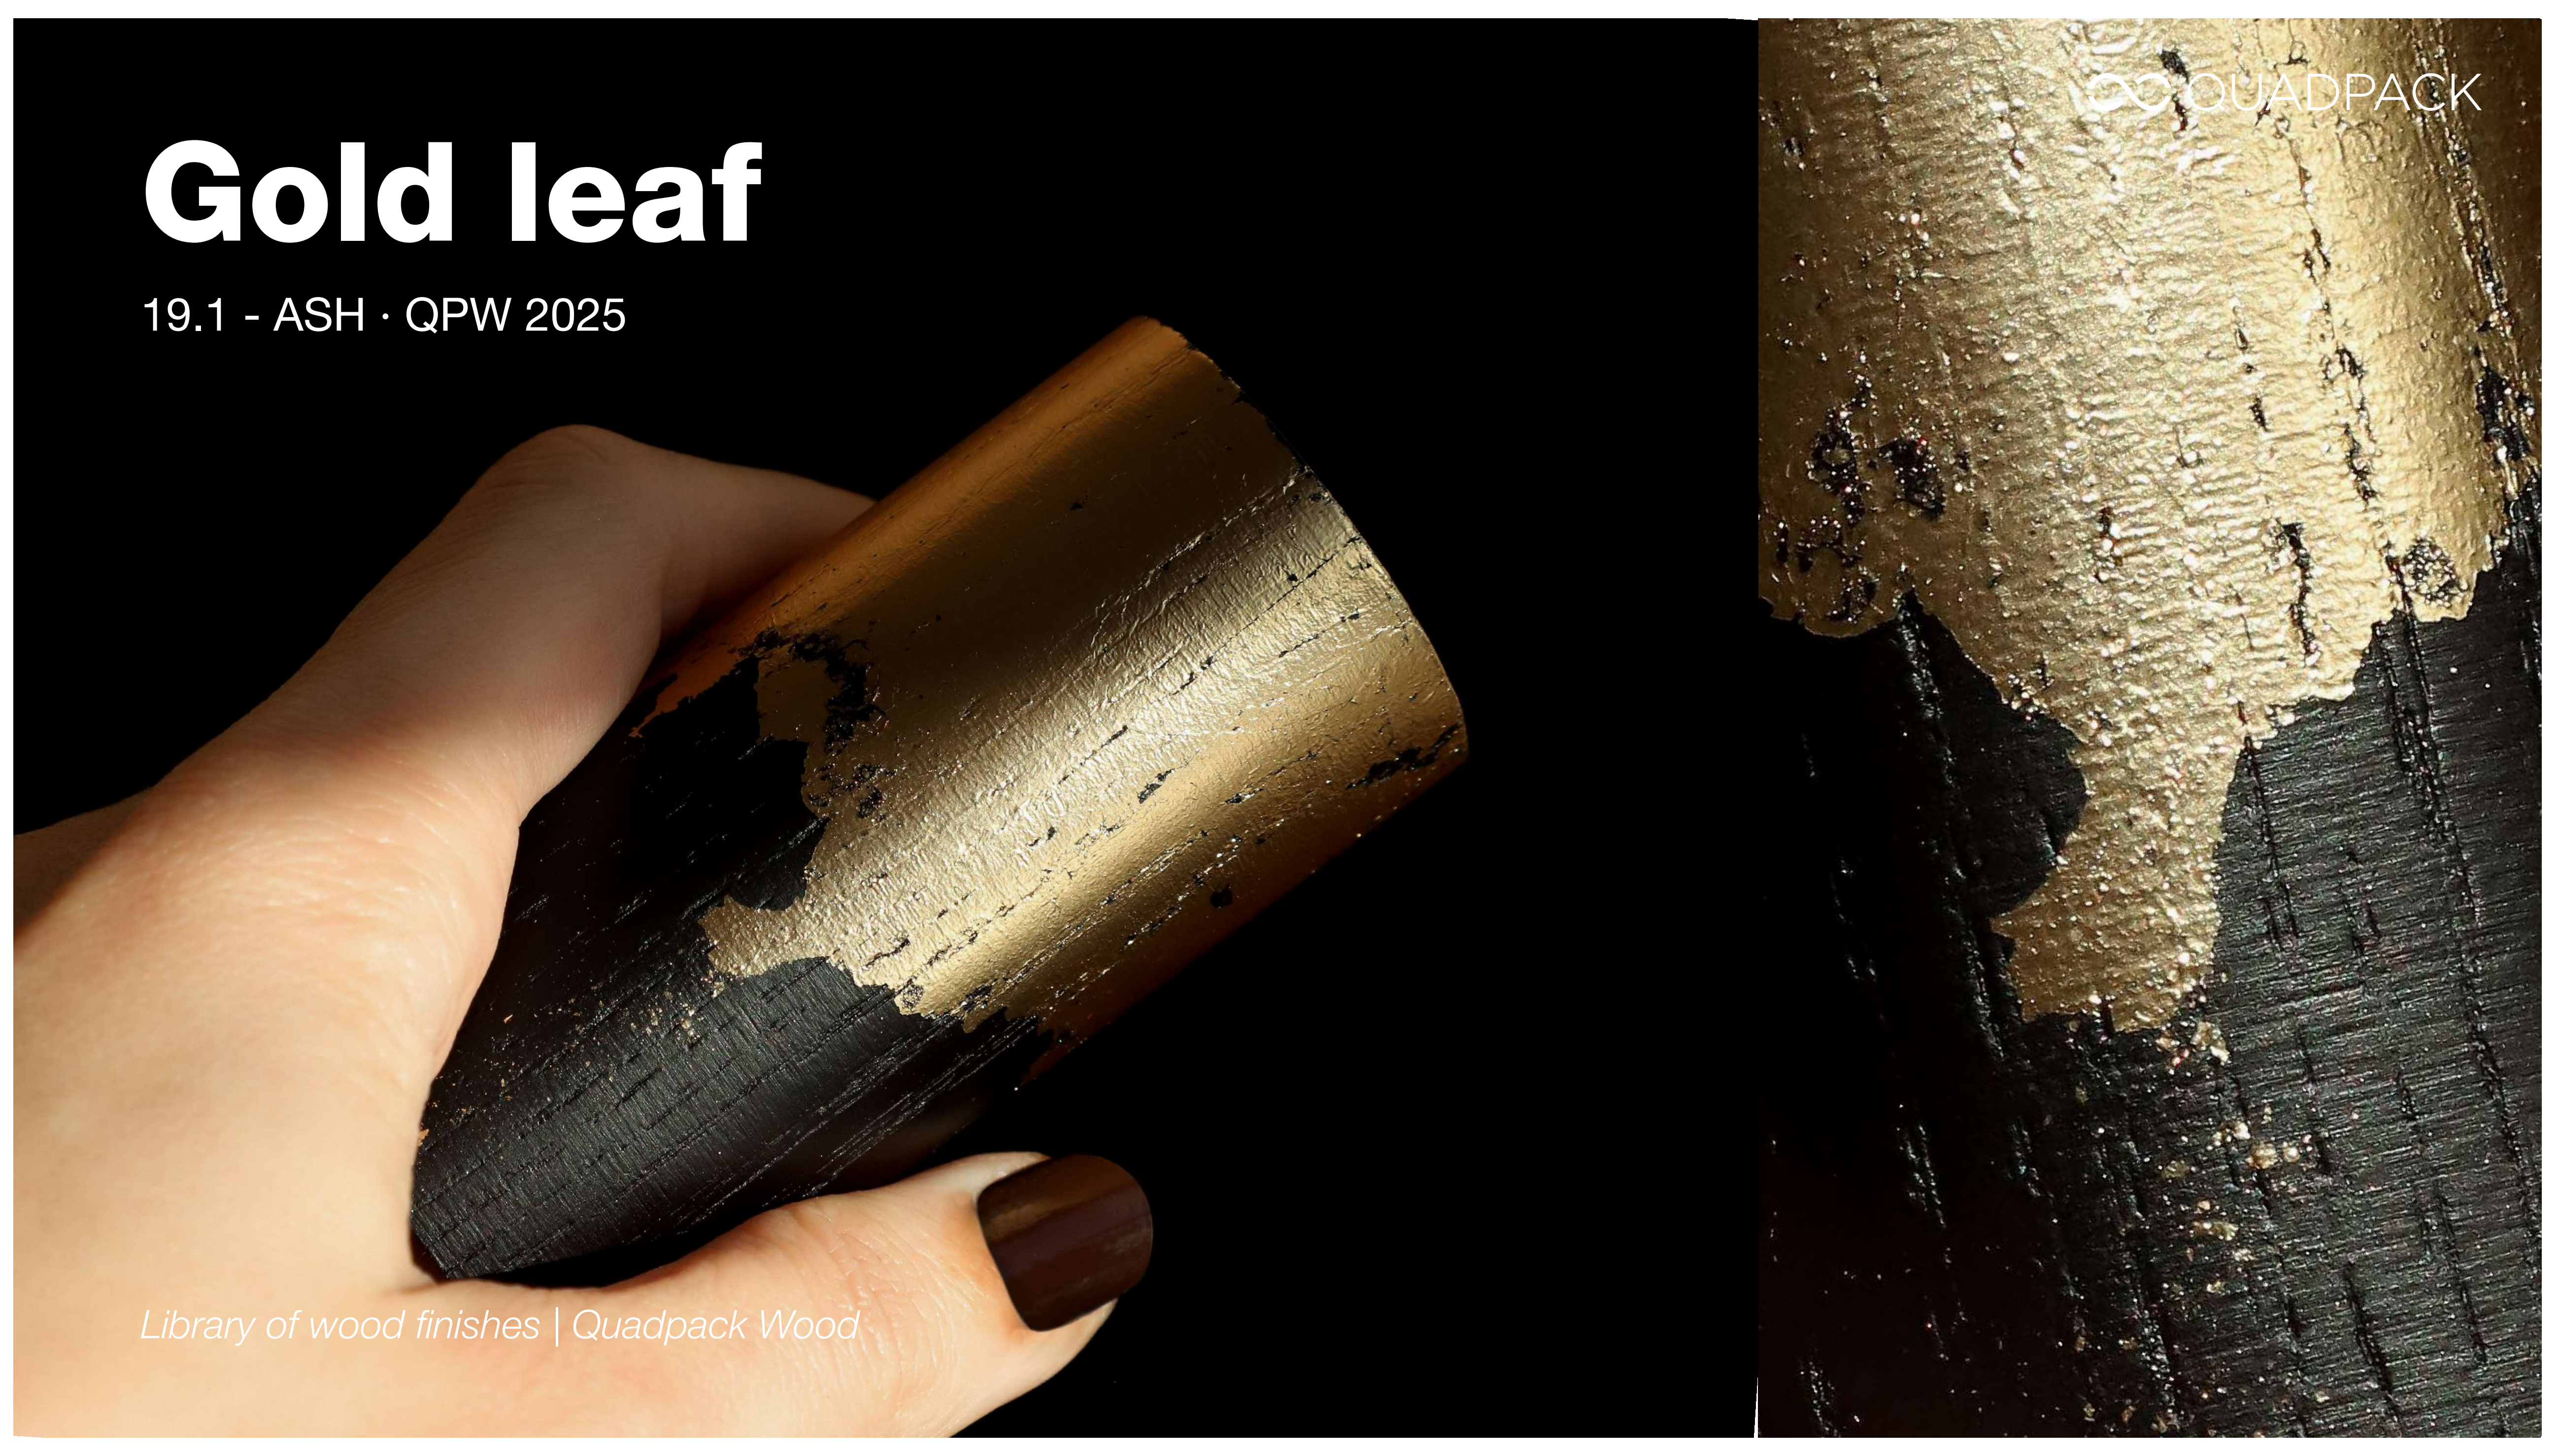

Gold leaf

19.1 - ASH · QPW 2025

∞ QUADPACK

Library of wood finishes | Quadpack Wood