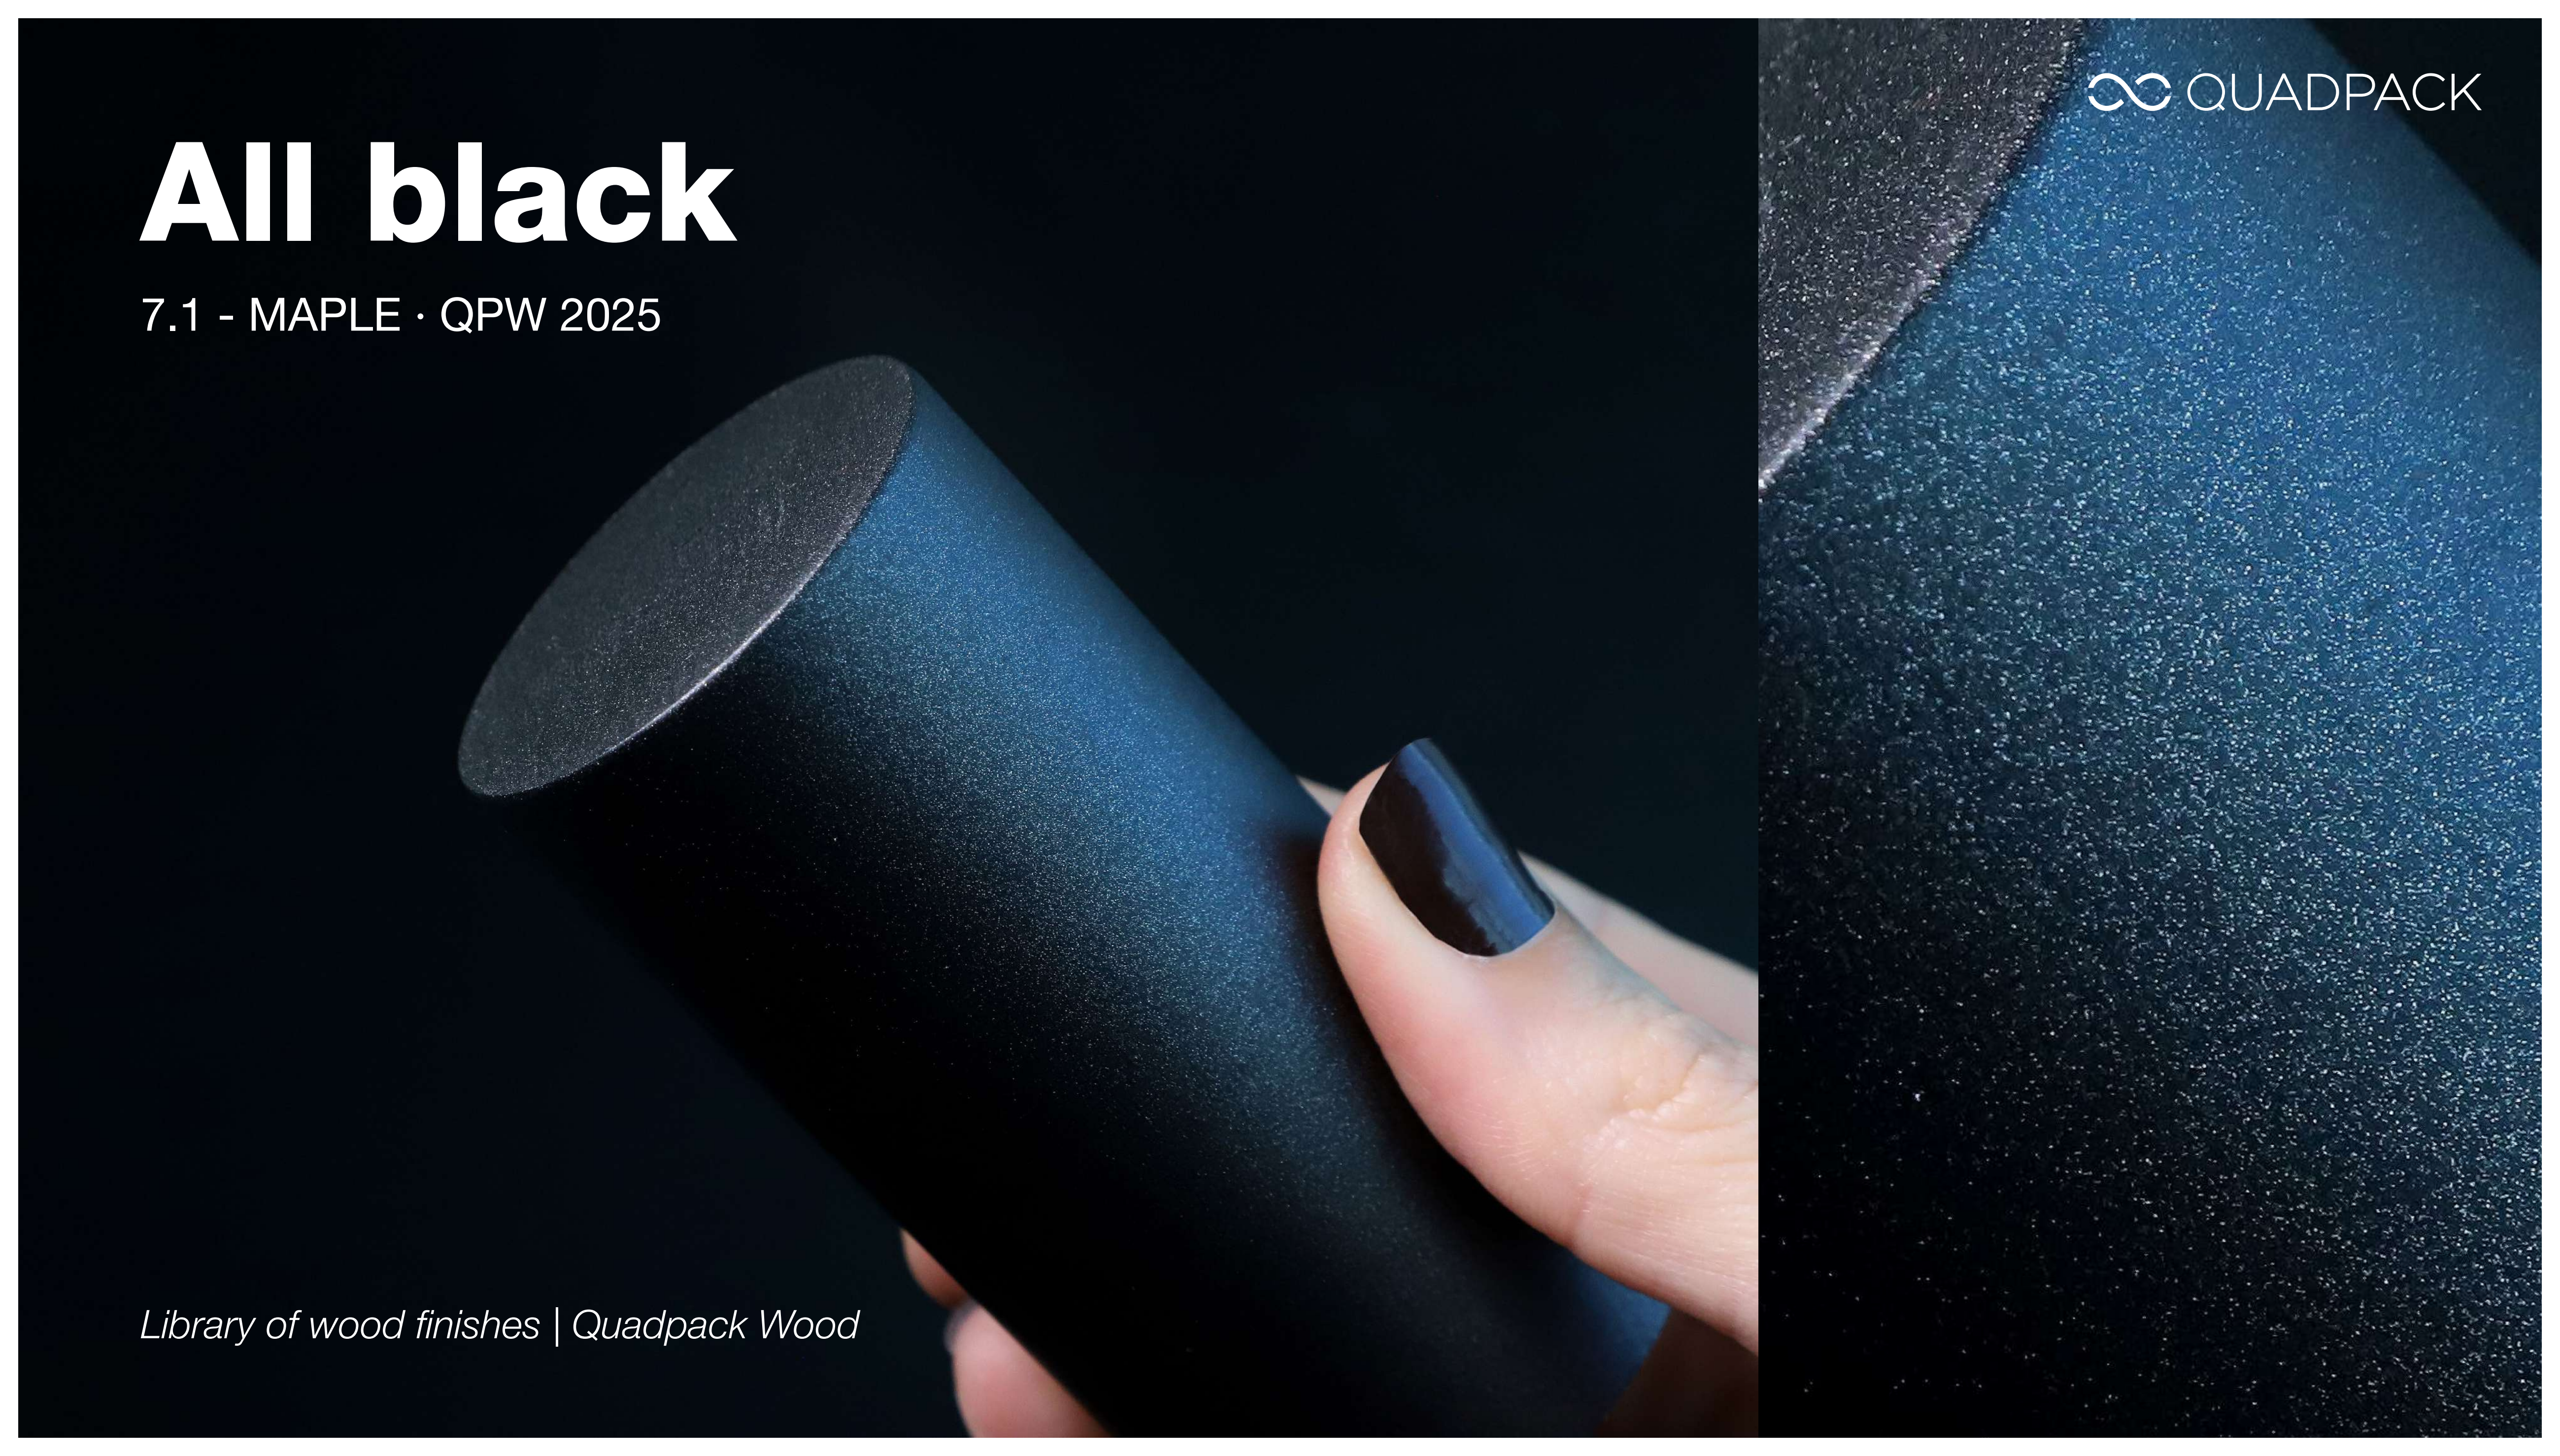

All black

7.1 - MAPLE · QPW 2025

∞ QUADPACK

Library of wood finishes | Quadpack Wood