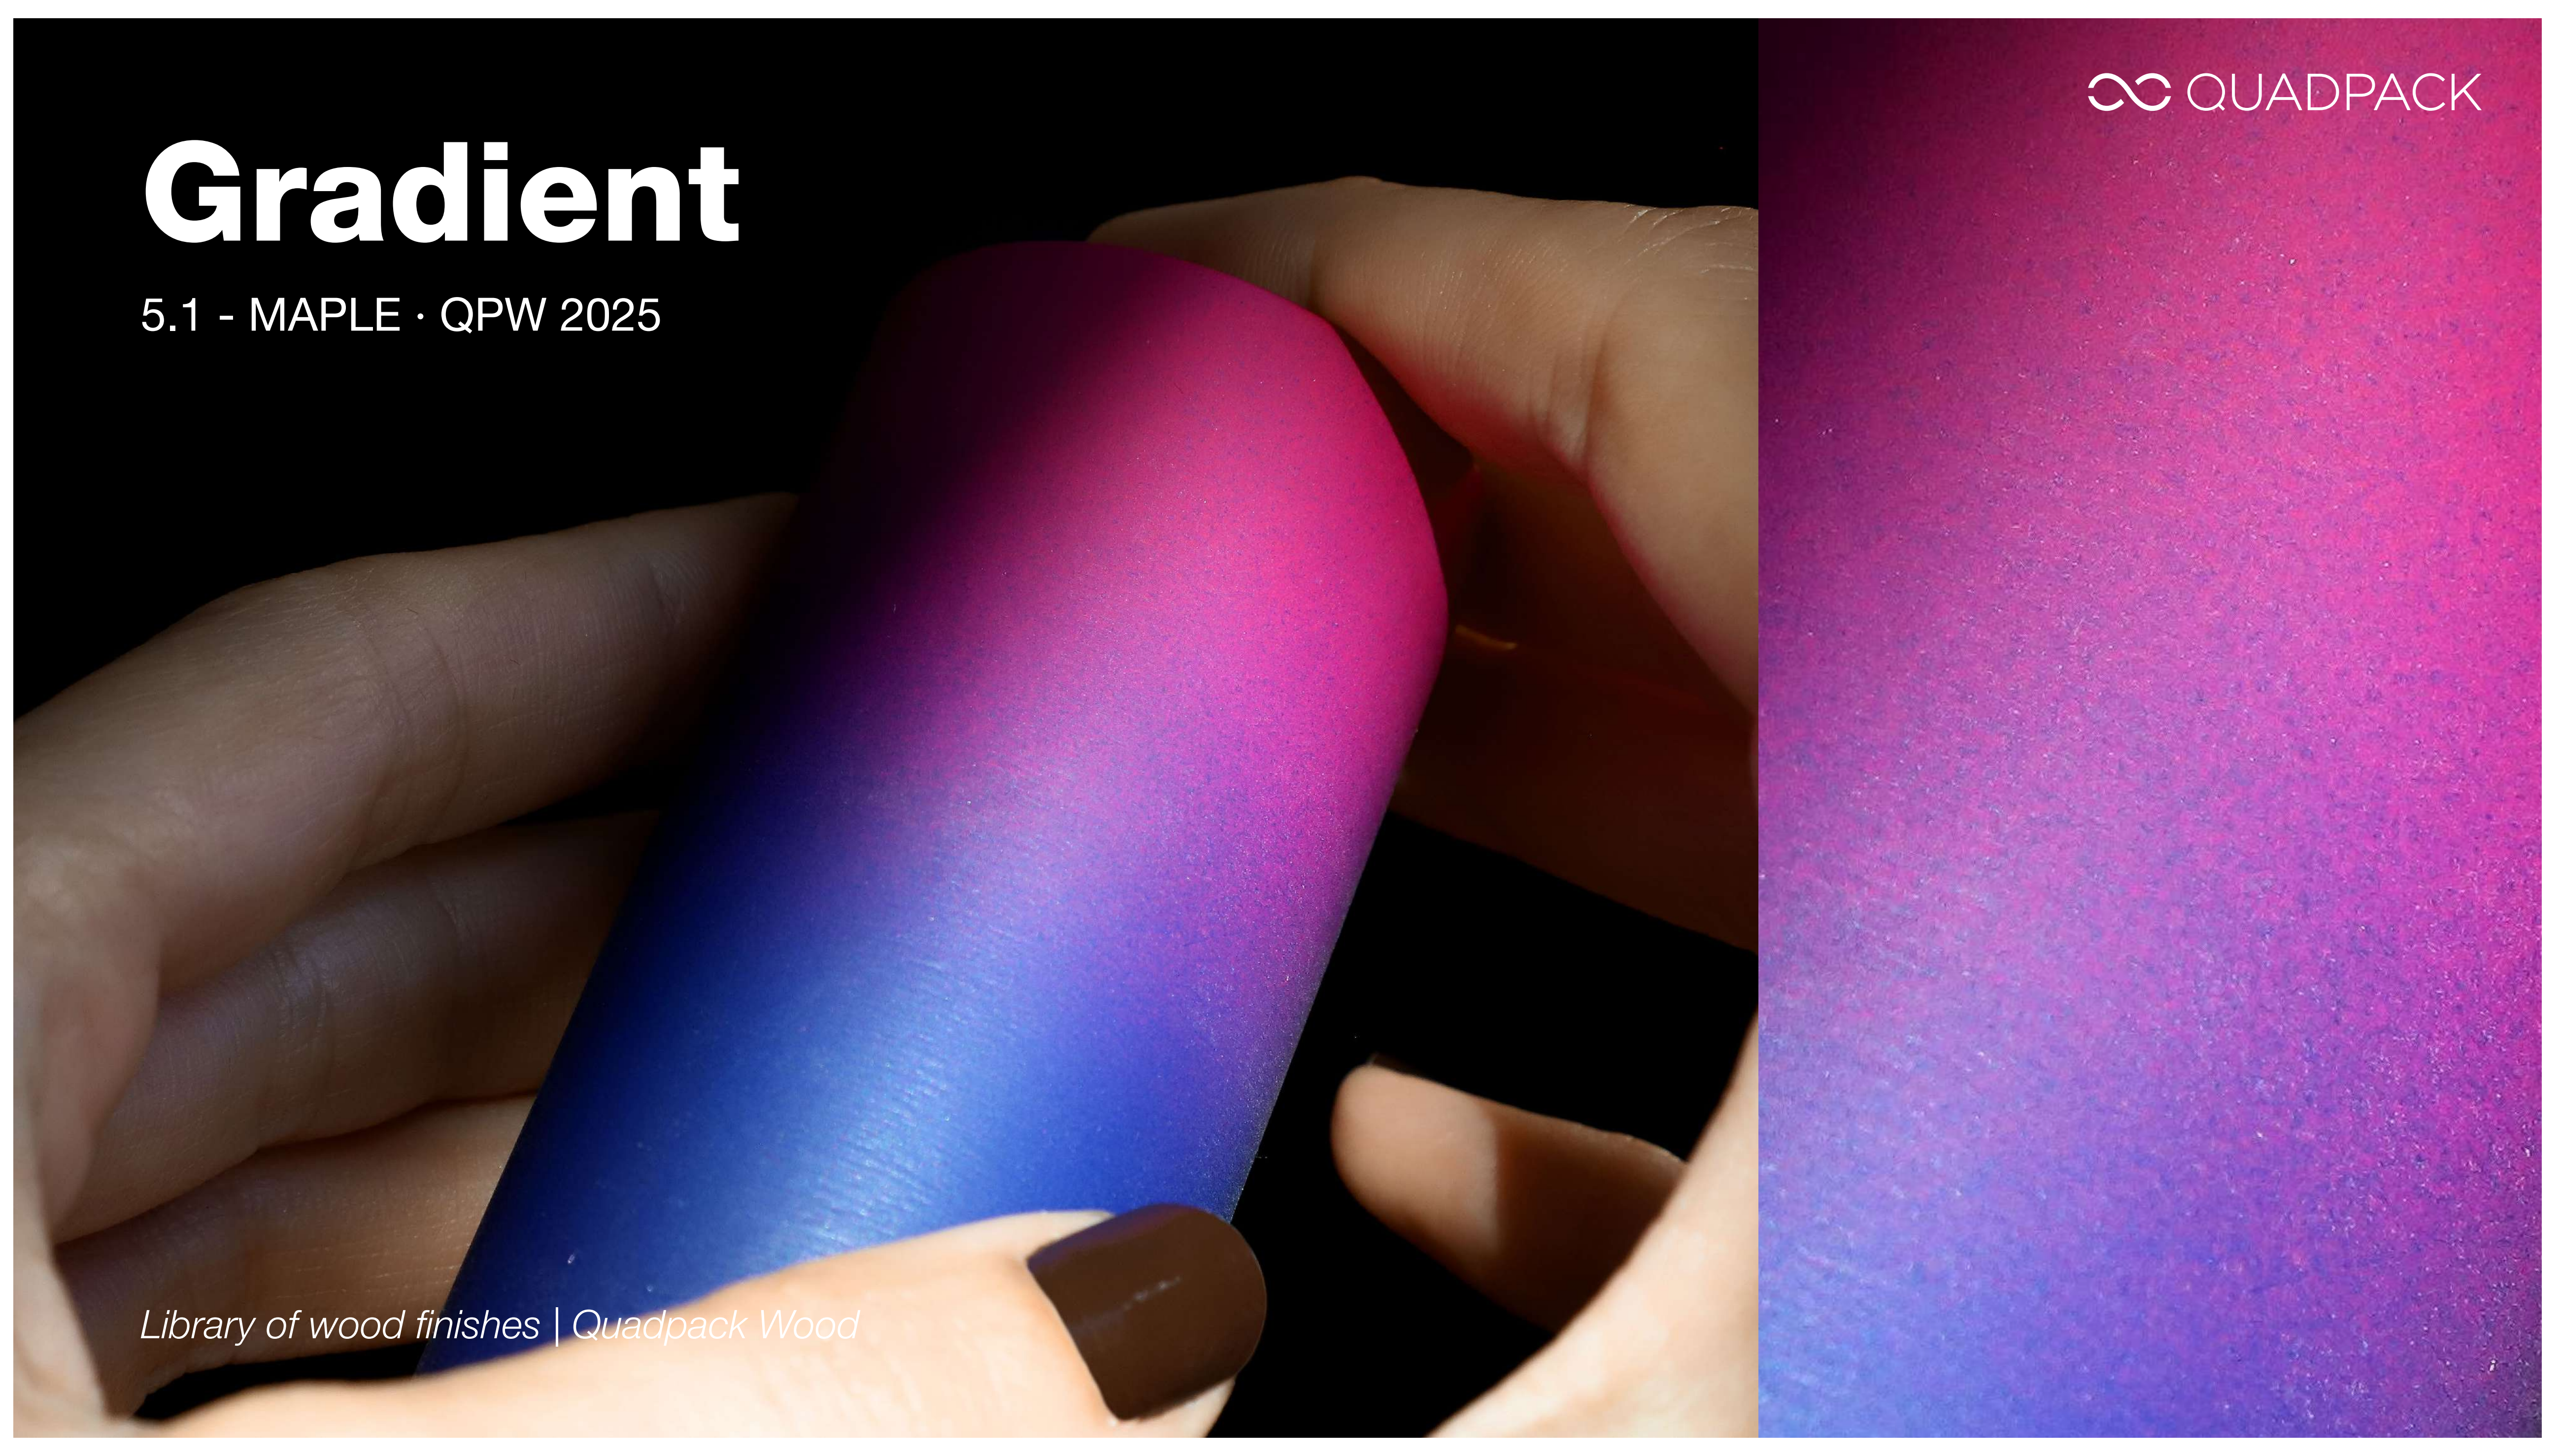

Gradient

5.1 - MAPLE · QPW 2025

∞ QUADPACK

Library of wood finishes | Quadpack Wood